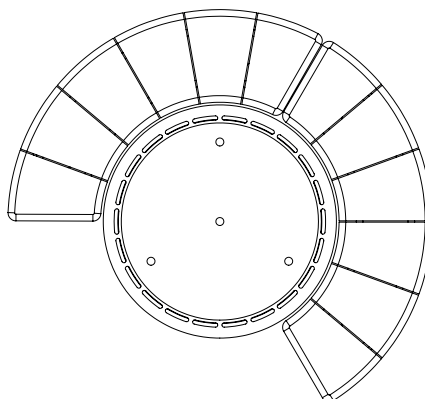

## PRODUCT SPECIFICATIONS

Material	Oiled Teak Powdercoated steel frame
Size	Medium: 1050 x 450 x 350 mm - 3'5,3" x 1'5,7" x 1'1,8" Large: 1360 x 560 x 400 mm - 4'5,5" x 1'10" x 1'3,7" Extra Large: 1650 x 670 x 450 mm - 5'4,6" x 2'2,4" x 1'5,7"
Weight	Medium: 20 kg - 44 lbs Large: 36,5 kg - 80,5 lbs Extra Large: 56 kg - 123,5 lbs
Maintenance	Periodic cleaning recommended Wipe fresh stains with a damp cloth Colour will naturally weather to grey if untreated
Warranty	Warranty of 2 year after registration

## RECOMMENDED LAYOUTS (EXAMPLES)

---

1 x WEDGE EXTRA LARGE  
3 x CLIPPER EXTRA LARGE

1 x WEDGE LARGE  
2 x CLIPPER EXTRA LARGE

1 x WEDGE MEDIUM  
1 x CLIPPER MEDIUM

1 x TANK EXTRA LARGE  
3 x CLIPPER EXTRA LARGE