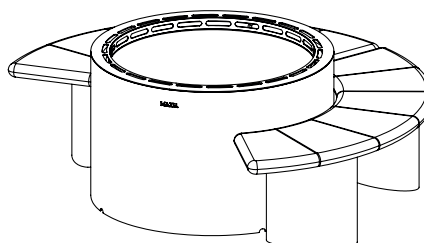

## PRODUCT SPECIFICATIONS

Material	Oiled Teak Powdercoated steel frame
Size	Medium: 1050 x 450 x 350 mm - 3'5,3" x 1'5,7" x 1'1,8" Large: 1360 x 560 x 400 mm - 4'5,5" x 1'10" x 1'3,7" Extra Large: 1650 x 670 x 450 mm - 5'4,6" x 2'2,4" x 1'5,7"
Weight	Medium: 20 kg - 44 lbs Large: 36,5 kg - 80,5 lbs Extra Large: 56 kg - 123,5 lbs
Maintenance	Periodic cleaning recommended Wipe fresh stains with a damp cloth Colour will naturally weather to grey if untreated
Warranty	Warranty of 2 year after registration

## RECOMMENDED LAYOUTS (EXAMPLES)

---

1 x WEDGE EXTRA LARGE  
3 x CLIPPER EXTRA LARGE

1 x WEDGE LARGE  
2 x CLIPPER EXTRA LARGE

1 x WEDGE MEDIUM  
1 x CLIPPER MEDIUM

1 x TANK EXTRA LARGE  
3 x CLIPPER EXTRA LARGE

1 x TANK LARGE  
2 x CLIPPER EXTRA LARGE

1 x TANK MEDIUM  
1 x CLIPPER MEDIUM