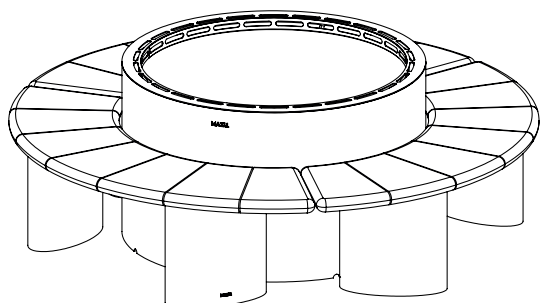

## PRODUCT SPECIFICATIONS

Material	Oiled Teak Powdercoated steel frame
Size	Medium: 1050 x 450 x 350 mm - 3'5,3" x 1'5,7" x 1'1,8" Large: 1360 x 560 x 400 mm - 4'5,5" x 1'10" x 1'3,7" Extra Large: 1650 x 670 x 450 mm - 5'4,6" x 2'2,4" x 1'5,7"
Weight	Medium: 20 kg - 44 lbs Large: 36,5 kg - 80,5 lbs Extra Large: 56 kg - 123,5 lbs
Maintenance	Periodic cleaning recommended Wipe fresh stains with a damp cloth Colour will naturally weather to grey if untreated
Warranty	Warranty of 2 year after registration

## RECOMMENDED LAYOUTS (EXAMPLES)

---

1 x WEDGE EXTRA LARGE  
3 x CLIPPER EXTRA LARGE

1 x WEDGE LARGE  
2 x CLIPPER EXTRA LARGE

1 x WEDGE MEDIUM  
1 x CLIPPER MEDIUM

1 x TANK EXTRA LARGE  
3 x CLIPPER EXTRA LARGE

1 x TANK LARGE  
2 x CLIPPER EXTRA LARGE

1 x TANK MEDIUM  
1 x CLIPPER MEDIUM