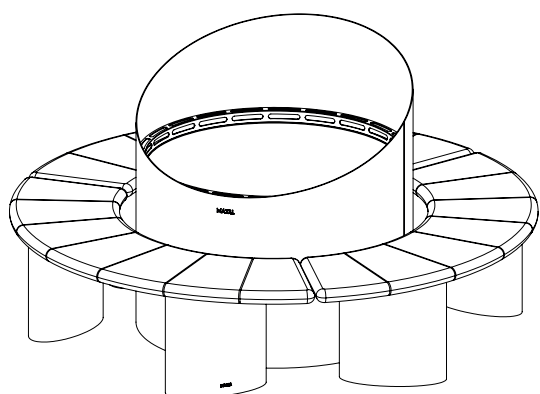

## PRODUCT SPECIFICATIONS

Material	Oiled Teak Powdercoated steel frame
Size	Medium: 1050 x 450 x 350 mm - 3'5,3" x 1'5,7" x 1'1,8" Large: 1360 x 560 x 400 mm - 4'5,5" x 1'10" x 1'3,7" Extra Large: 1650 x 670 x 450 mm - 5'4,6" x 2'2,4" x 1'5,7"
Weight	Medium: 20 kg - 44 lbs Large: 36,5 kg - 80,5 lbs Extra Large: 56 kg - 123,5 lbs
Maintenance	Periodic cleaning recommended Wipe fresh stains with a damp cloth Colour will naturally weather to grey if untreated
Warranty	Warranty of 2 year after registration

## RECOMMENDED LAYOUTS (EXAMPLES)

---

1 x WEDGE EXTRA LARGE  
3 x CLIPPER EXTRA LARGE

1 x WEDGE LARGE  
2 x CLIPPER EXTRA LARGE

1 x WEDGE MEDIUM  
1 x CLIPPER MEDIUM

1 x TANK EXTRA LARGE  
3 x CLIPPER EXTRA LARGE