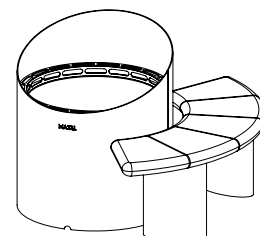

## PRODUCT SPECIFICATIONS

Material	Oiled Teak Powdercoated steel frame
Size	Medium: 1050 x 450 x 350 mm - 3'5,3" x 1'5,7" x 1'1,8" Large: 1360 x 560 x 400 mm - 4'5,5" x 1'10" x 1'3,7" Extra Large: 1650 x 670 x 450 mm - 5'4,6" x 2'2,4" x 1'5,7"
Weight	Medium: 20 kg - 44 lbs Large: 36,5 kg - 80,5 lbs Extra Large: 56 kg - 123,5 lbs
Maintenance	Periodic cleaning recommended Wipe fresh stains with a damp cloth Colour will naturally weather to grey if untreated
Warranty	Warranty of 2 year after registration

## RECOMMENDED LAYOUTS (EXAMPLES)

---

1 x WEDGE EXTRA LARGE  
3 x CLIPPER EXTRA LARGE

1 x WEDGE LARGE  
2 x CLIPPER EXTRA LARGE

1 x WEDGE MEDIUM  
1 x CLIPPER MEDIUM

1 x TANK EXTRA LARGE  
3 x CLIPPER EXTRA LARGE

1 x TANK LARGE  
2 x CLIPPER EXTRA LARGE

1 x TANK MEDIUM  
1 x CLIPPER MEDIUM