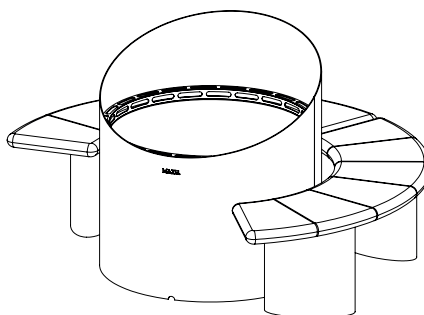

## PRODUCT SPECIFICATIONS

Material	Oiled Teak Powdercoated steel frame
Size	Medium: 1050 x 450 x 350 mm - 3'5,3" x 1'5,7" x 1'1,8" Large: 1360 x 560 x 400 mm - 4'5,5" x 1'10" x 1'3,7" Extra Large: 1650 x 670 x 450 mm - 5'4,6" x 2'2,4" x 1'5,7"
Weight	Medium: 20 kg - 44 lbs Large: 36,5 kg - 80,5 lbs Extra Large: 56 kg - 123,5 lbs
Maintenance	Periodic cleaning recommended Wipe fresh stains with a damp cloth Colour will naturally weather to grey if untreated
Warranty	Warranty of 2 year after registration

## FINISHES

Mazu Finish  
OILED TEAK

Assembly required

Yes, screw legs on frame, hardware included

Floor protection

Height adjustable feet included

## RECOMMENDED LAYOUTS (EXAMPLES)

---

1 x WEDGE EXTRA LARGE  
3 x CLIPPER EXTRA LARGE

1 x WEDGE LARGE  
2 x CLIPPER EXTRA LARGE

1 x WEDGE MEDIUM  
1 x CLIPPER MEDIUM

1 x TANK EXTRA LARGE  
3 x CLIPPER EXTRA LARGE