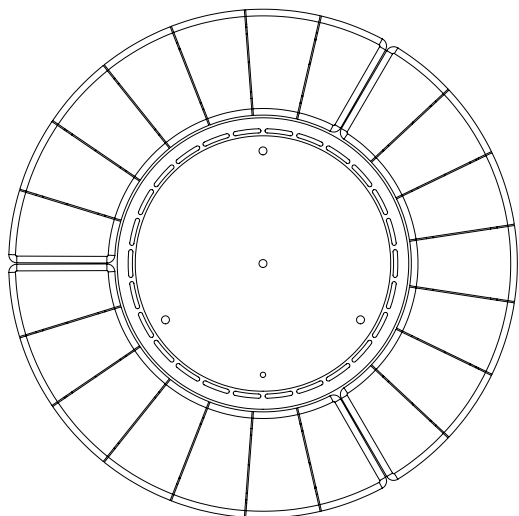

## PRODUCT SPECIFICATIONS

Material	Oiled Teak Powdercoated steel frame
Size	Medium: 1050 x 450 x 350 mm - 3'5,3" x 1'5,7" x 1'1,8" Large: 1360 x 560 x 400 mm - 4'5,5" x 1'10" x 1'3,7" Extra Large: 1650 x 670 x 450 mm - 5'4,6" x 2'2,4" x 1'5,7"
Weight	Medium: 20 kg - 44 lbs Large: 36,5 kg - 80,5 lbs Extra Large: 56 kg - 123,5 lbs
Maintenance	Periodic cleaning recommended Wipe fresh stains with a damp cloth Colour will naturally weather to grey if untreated
Warranty	Warranty of 2 year after registration

## RECOMMENDED LAYOUTS (EXAMPLES)

---

1 x WEDGE EXTRA LARGE  
3 x CLIPPER EXTRA LARGE

1 x WEDGE LARGE  
2 x CLIPPER EXTRA LARGE

1 x WEDGE MEDIUM  
1 x CLIPPER MEDIUM

1 x TANK EXTRA LARGE  
3 x CLIPPER EXTRA LARGE