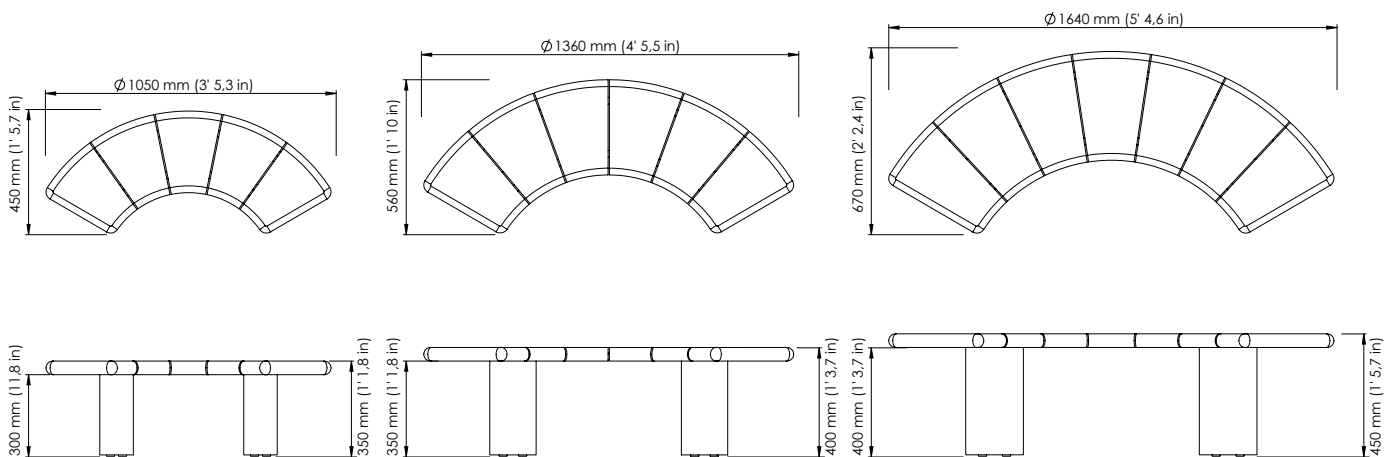

## PRODUCT SPECIFICATIONS

Material	Oiled Teak Powdercoated steel frame
Size	Medium: 1050 x 450 x 350 mm - 3'5,3" x 1'5,7" x 1'1,8" Large: 1360 x 560 x 400 mm - 4'5,5" x 1'10" x 1'3,7" Extra Large: 1650 x 670 x 450 mm - 5'4,6" x 2'2,4" x 1'5,7"
Weight	Medium: 20 kg - 44 lbs Large: 36,5 kg - 80,5 lbs Extra Large: 56 kg - 123,5 lbs
Maintenance	Periodic cleaning recommended Wipe fresh stains with a damp cloth Colour will naturally weather to grey if untreated
Warranty	Warranty of 2 year after registration

## RECOMMENDED LAYOUTS (EXAMPLES)

---

1 x WEDGE EXTRA LARGE  
3 x CLIPPER EXTRA LARGE

1 x WEDGE LARGE  
2 x CLIPPER EXTRA LARGE

1 x WEDGE MEDIUM  
1 x CLIPPER MEDIUM

1 x TANK EXTRA LARGE  
3 x CLIPPER EXTRA LARGE