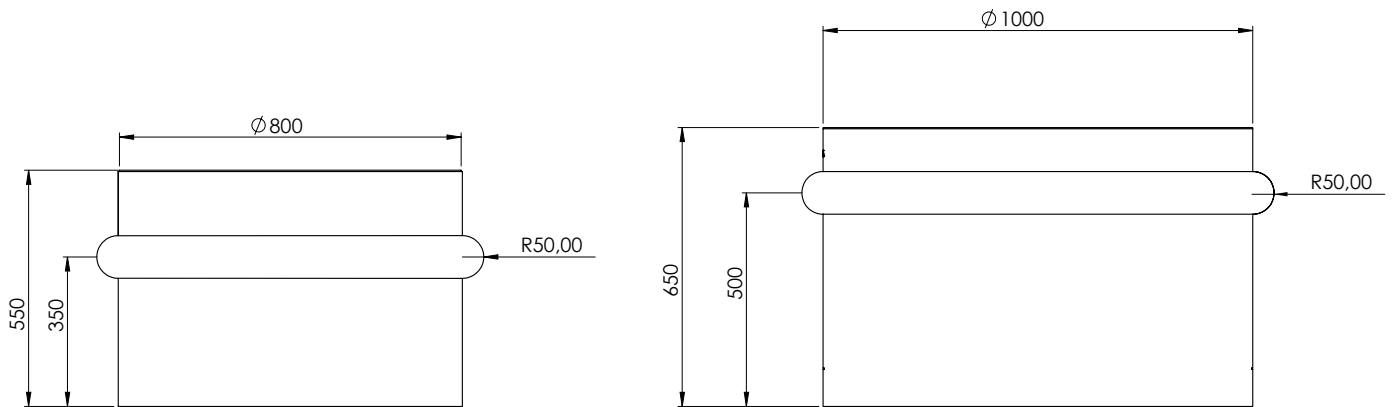

DRIVER SPECIFICATIONS*

Specifications	WiFi + Bluetooth + 2.4G wireless transmission technology, low power consumption
Dimmer	Fully Dimmable, control brightness/saturation
Classification	Ingress protection IP67 (DRIVER), CE Marking, EMC, LVD All components are CE and uL certified*
Control	App Remote Control (sold separatly) Hardwired on existing system
Safety	The driver needs to be connected with waterproof connectors and provided with a reliable grounding

* custom solutions on request, ask us about it!

COMPATIBLE WITH

Amazon
Alexa

Tuya
Smart Home

Google
Home

Casambi
Custom solutions

DALI
Custom solutions

Custom
solutions